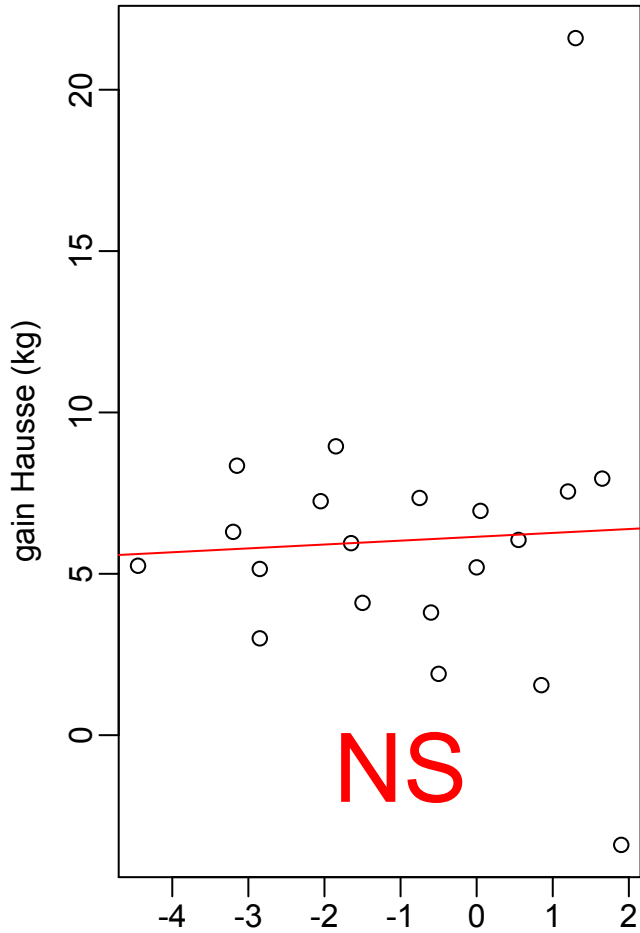

gain Corps/Hausse TD15

gain Total/CF JØ TD15